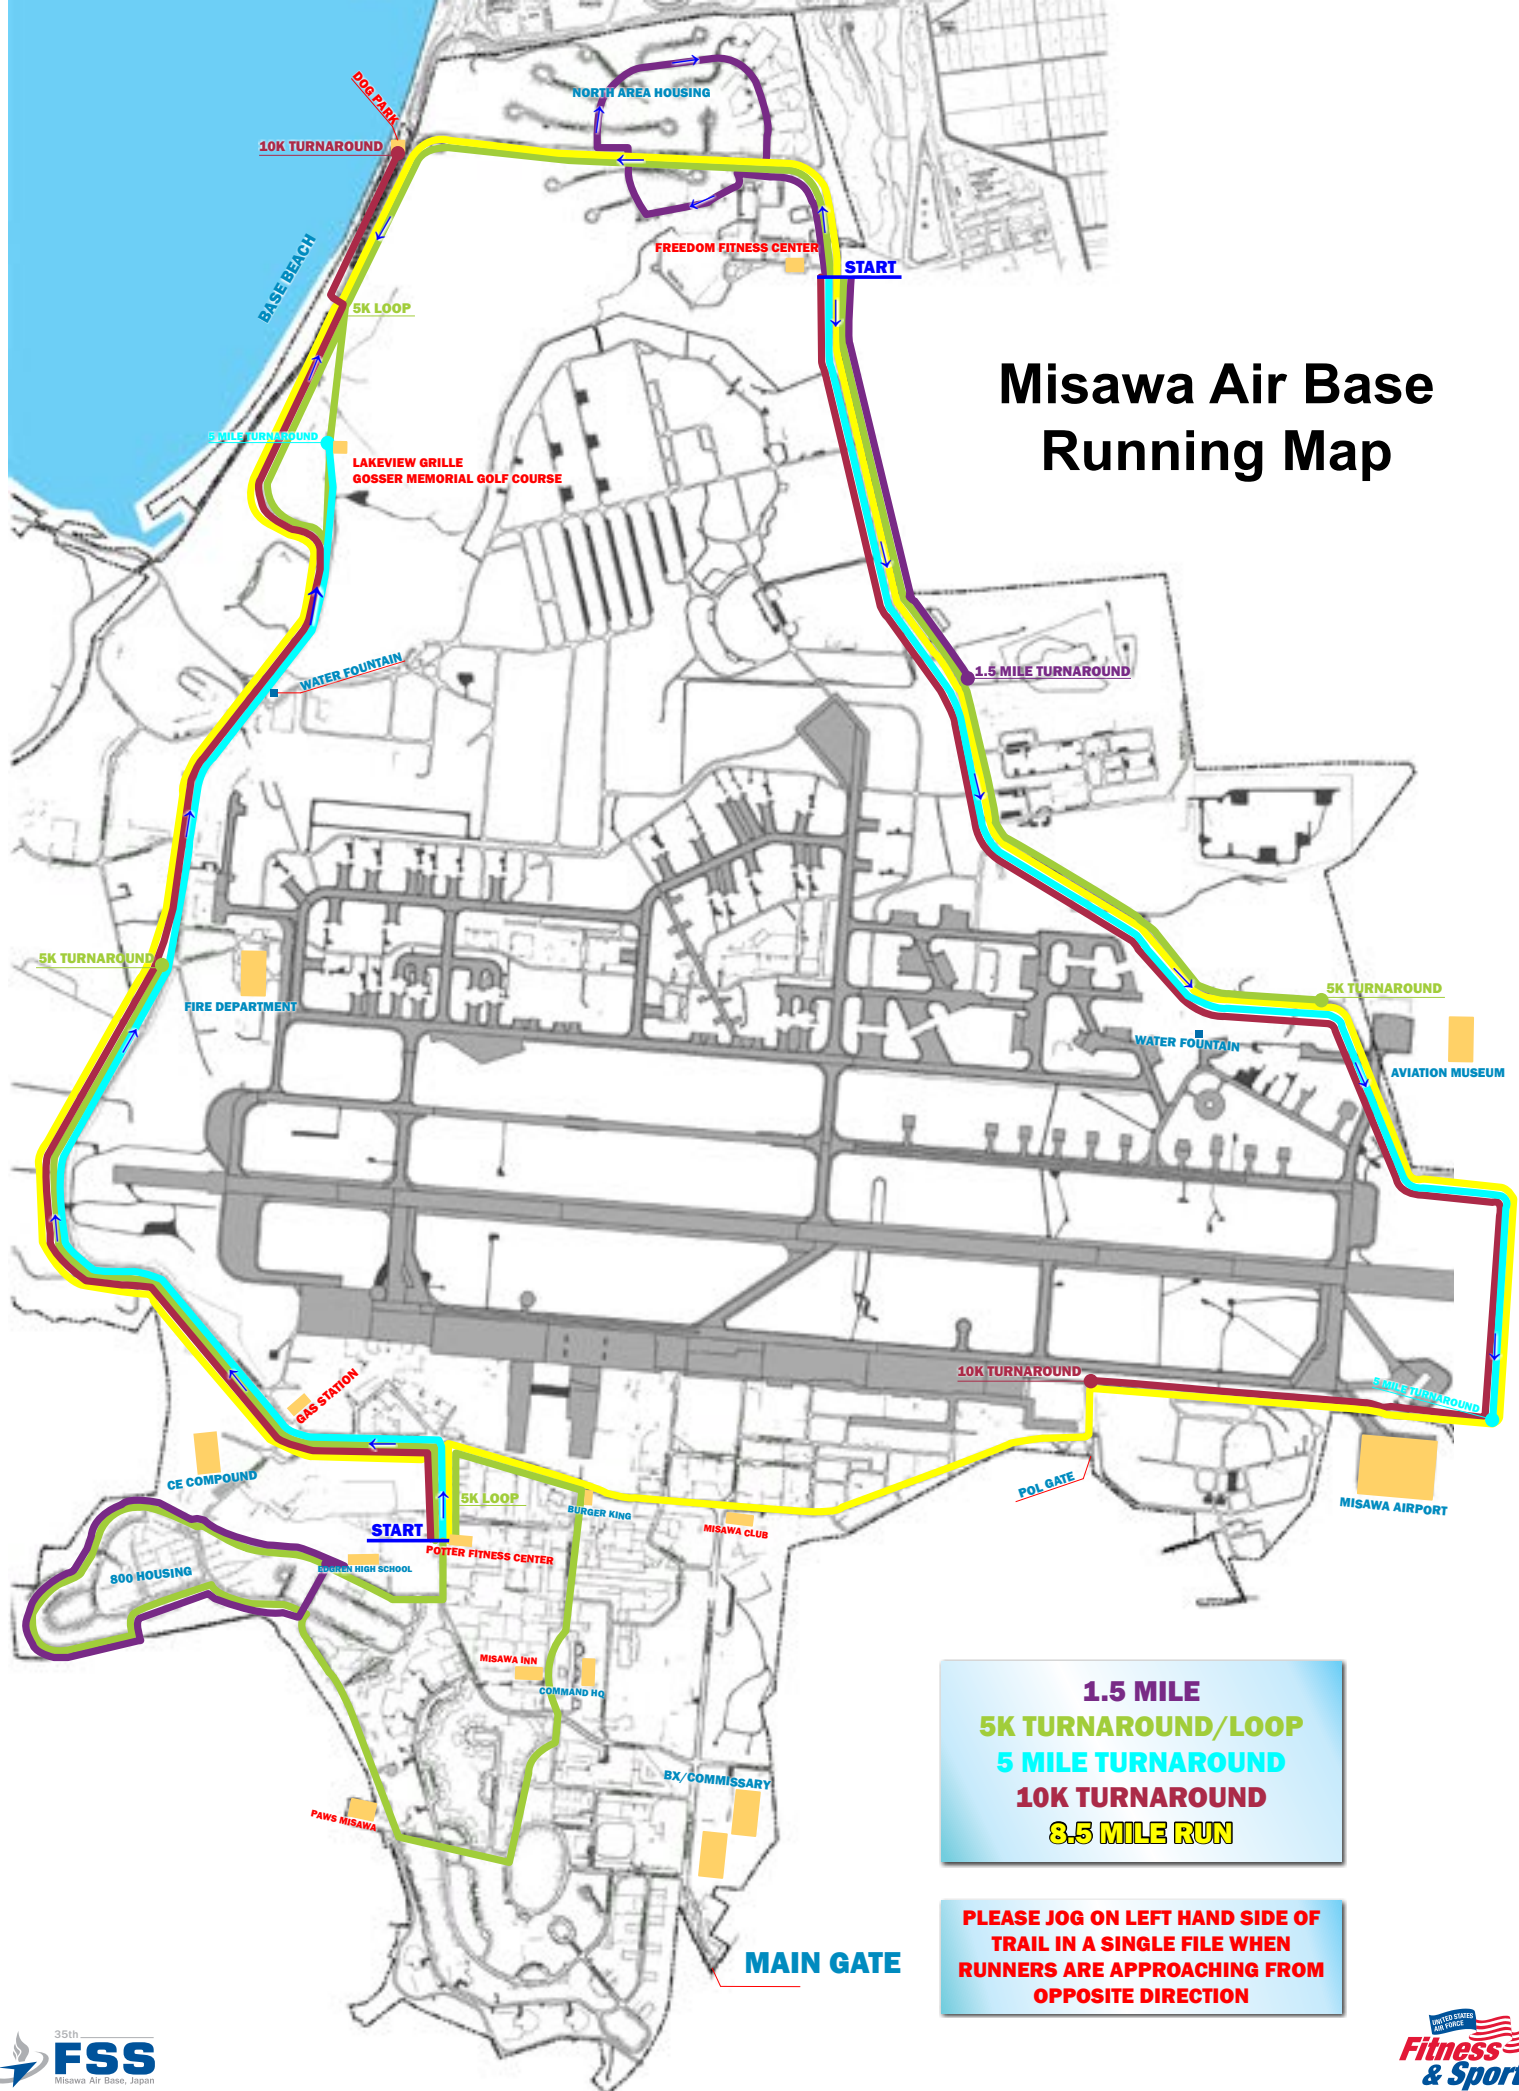

# Misawa Air Base Running Map

**1.5 MILE**  
**5K TURNAROUND/LOOP**  
**5 MILE TURNAROUND**  
**10K TURNAROUND**  
**8.5 MILE RUN**

**PLEASE JOG ON LEFT HAND SIDE OF TRAIL IN A SINGLE FILE WHEN RUNNERS ARE APPROACHING FROM OPPOSITE DIRECTION**